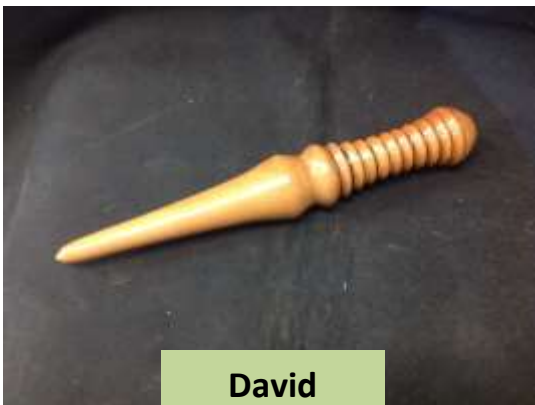

RIC, MALCOLM and STEPHEN were introduced to the mini-chisel tool range and used small 6mm-shafted tools to produce the special effects on these garden dibbers.

The STEPHEN HAWLEY collection. All the turnings on this page were made by STEPHEN over a period of several weeks. Most of these items are destined for overseas as gifts.

The Thursday session

Dylan

Spencer

David

Scott

Aaron

Cormac

Four pictures above: More garden dibbers from another group of new turners. These represent notable progress from our new members. It's just great to see how quickly some folk pick up and apply new skills.